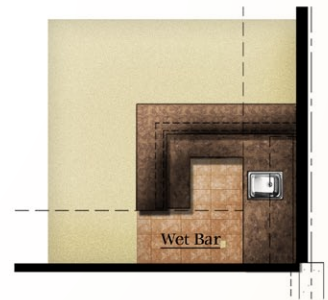

## THE *Capello* RESIDENCE

**2,596 TOTAL SQUARE FEET**  
**MAIN LEVEL: 1,411 SQ FT**  
**FINISHED PATIO LEVEL: 1,185 SQ FT**  
**UNFINISHED PATIO LEVEL: 231 SQ FT**

The Capello Residence is perfectly sized at 2,596 finished square feet to simplify your life to a T! The foyer provides a step out of the weather and views into the fabulous two-story Great Room with fireplace and open Dining Room. Spend some time here just enjoying the magnificent High Line Canal view or venture into the beautiful Kitchen for a bite to eat. Off the Kitchen is the Laundry, Powder Room and a desk area in the kitchen for those culinary wizards to consult their online recipe guru. The main level Master Suite is located off the Great Room with access to the deck and shares the same outstanding views seen from the Great Room. Enjoy a bubble bath in the luxurious Master Bath and get right into your woolies in the attached Walk In Closet without ever getting cold. Another 1,185 square feet of space to entertain in is just below your feet, and has those same great views and sunlight too. The Patio Level Gathering Room and Game Room offer an optional wet bar with Gallery area, pampered Guest Suite with full Bath and Walk In Closet and still room for ample storage. Plenty of room to enjoy all the finest things in life.

## THE Casello RESIDENCE

PATIO LEVEL

FINISHED:  
1,185 SQ FT

UNFINISHED:  
231 SQ FT

*catch up over a sunset*

*make yourself at home*

*for your masterpiece*

Optional  
Wet Bar