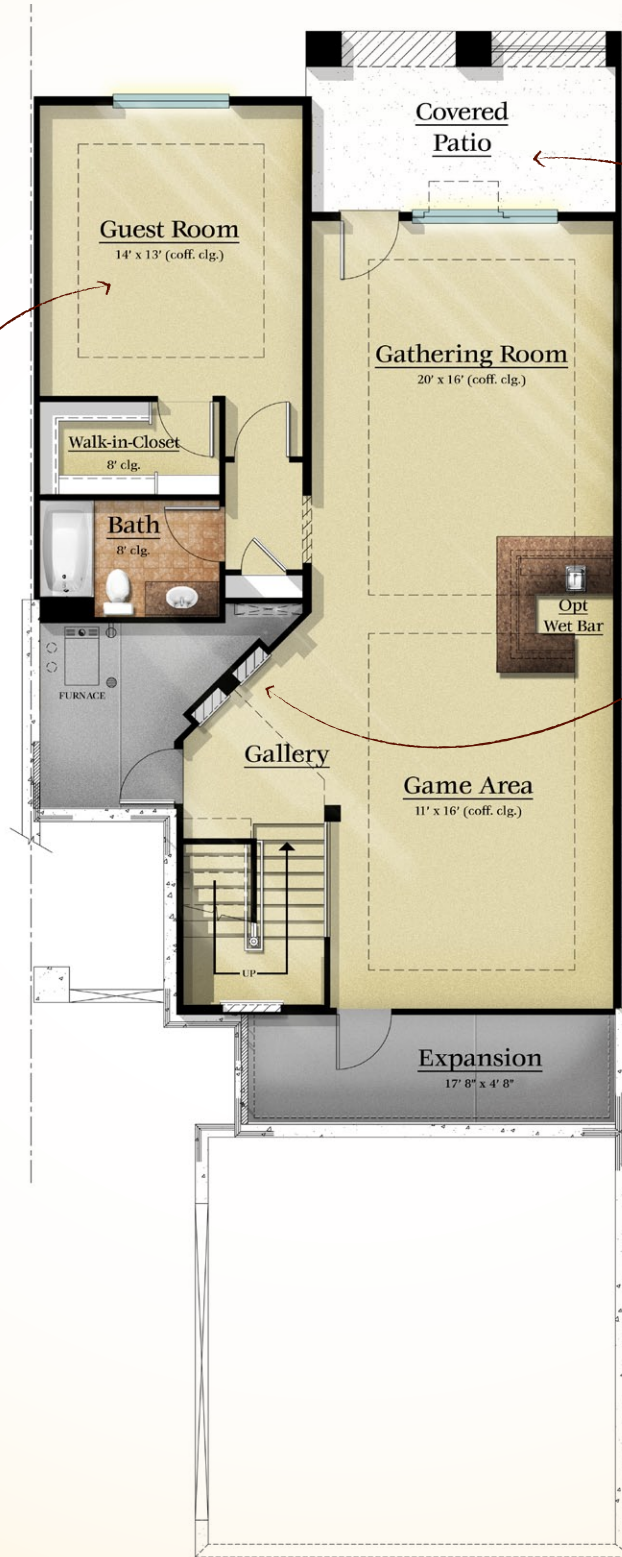

## THE *Capello* RESIDENCE

**2,596 TOTAL SQUARE FEET**  
**MAIN LEVEL: 1,411 SQ FT**  
**FINISHED PATIO LEVEL: 1,185 SQ FT**  
**UNFINISHED PATIO LEVEL: 231 SQ FT**

The Capello Residence is perfectly sized at 2,596 finished square feet to simplify your life to a T! The foyer provides a step out of the weather and views into the fabulous two-story Great Room with fireplace and open Dining Room. Spend some time here just enjoying the magnificent High Line Canal view or venture into the beautiful Kitchen for a bite to eat. Off the Kitchen is the Laundry, Powder Room and a desk area in the kitchen for those culinary wizards to consult their online recipe guru. The main level Master Suite is located off the Great Room with access to the deck and shares the same outstanding views seen from the Great Room. Enjoy a bubble bath in the luxurious Master Bath and get right into your woolies in the attached Walk In Closet without ever getting cold. Another 1,185 square feet of space to entertain in is just below your feet, and has those same great views and sunlight too. The Patio Level Gathering Room and Game Room offer an optional wet bar with Gallery area, pampered Guest Suite with full Bath and Walk In Closet and still room for ample storage. Plenty of room to enjoy all the finest things in life.

# VERONA

*camminare tra la natura*

[ WALK AMONGST NATURE ]

THE  
*Capella*  
RESIDENCE

MAIN LEVEL  
1,411 SQ FT

*immerse yourself  
in bliss*

*great conversations  
start here*

*and here...*

Optional  
2-Way Fireplace  
Main Level

*save room for dessert...*

Features, plans and specifications are subject to change without notification due to our policy of continual product improvement. Square footage numbers are estimates only. 7-18-11

## THE Casello RESIDENCE

PATIO LEVEL

FINISHED:  
1,185 SQ FT

UNFINISHED:  
231 SQ FT

*catch up over a sunset*

*make yourself at home*

*for your masterpiece*

Optional  
Wet Bar